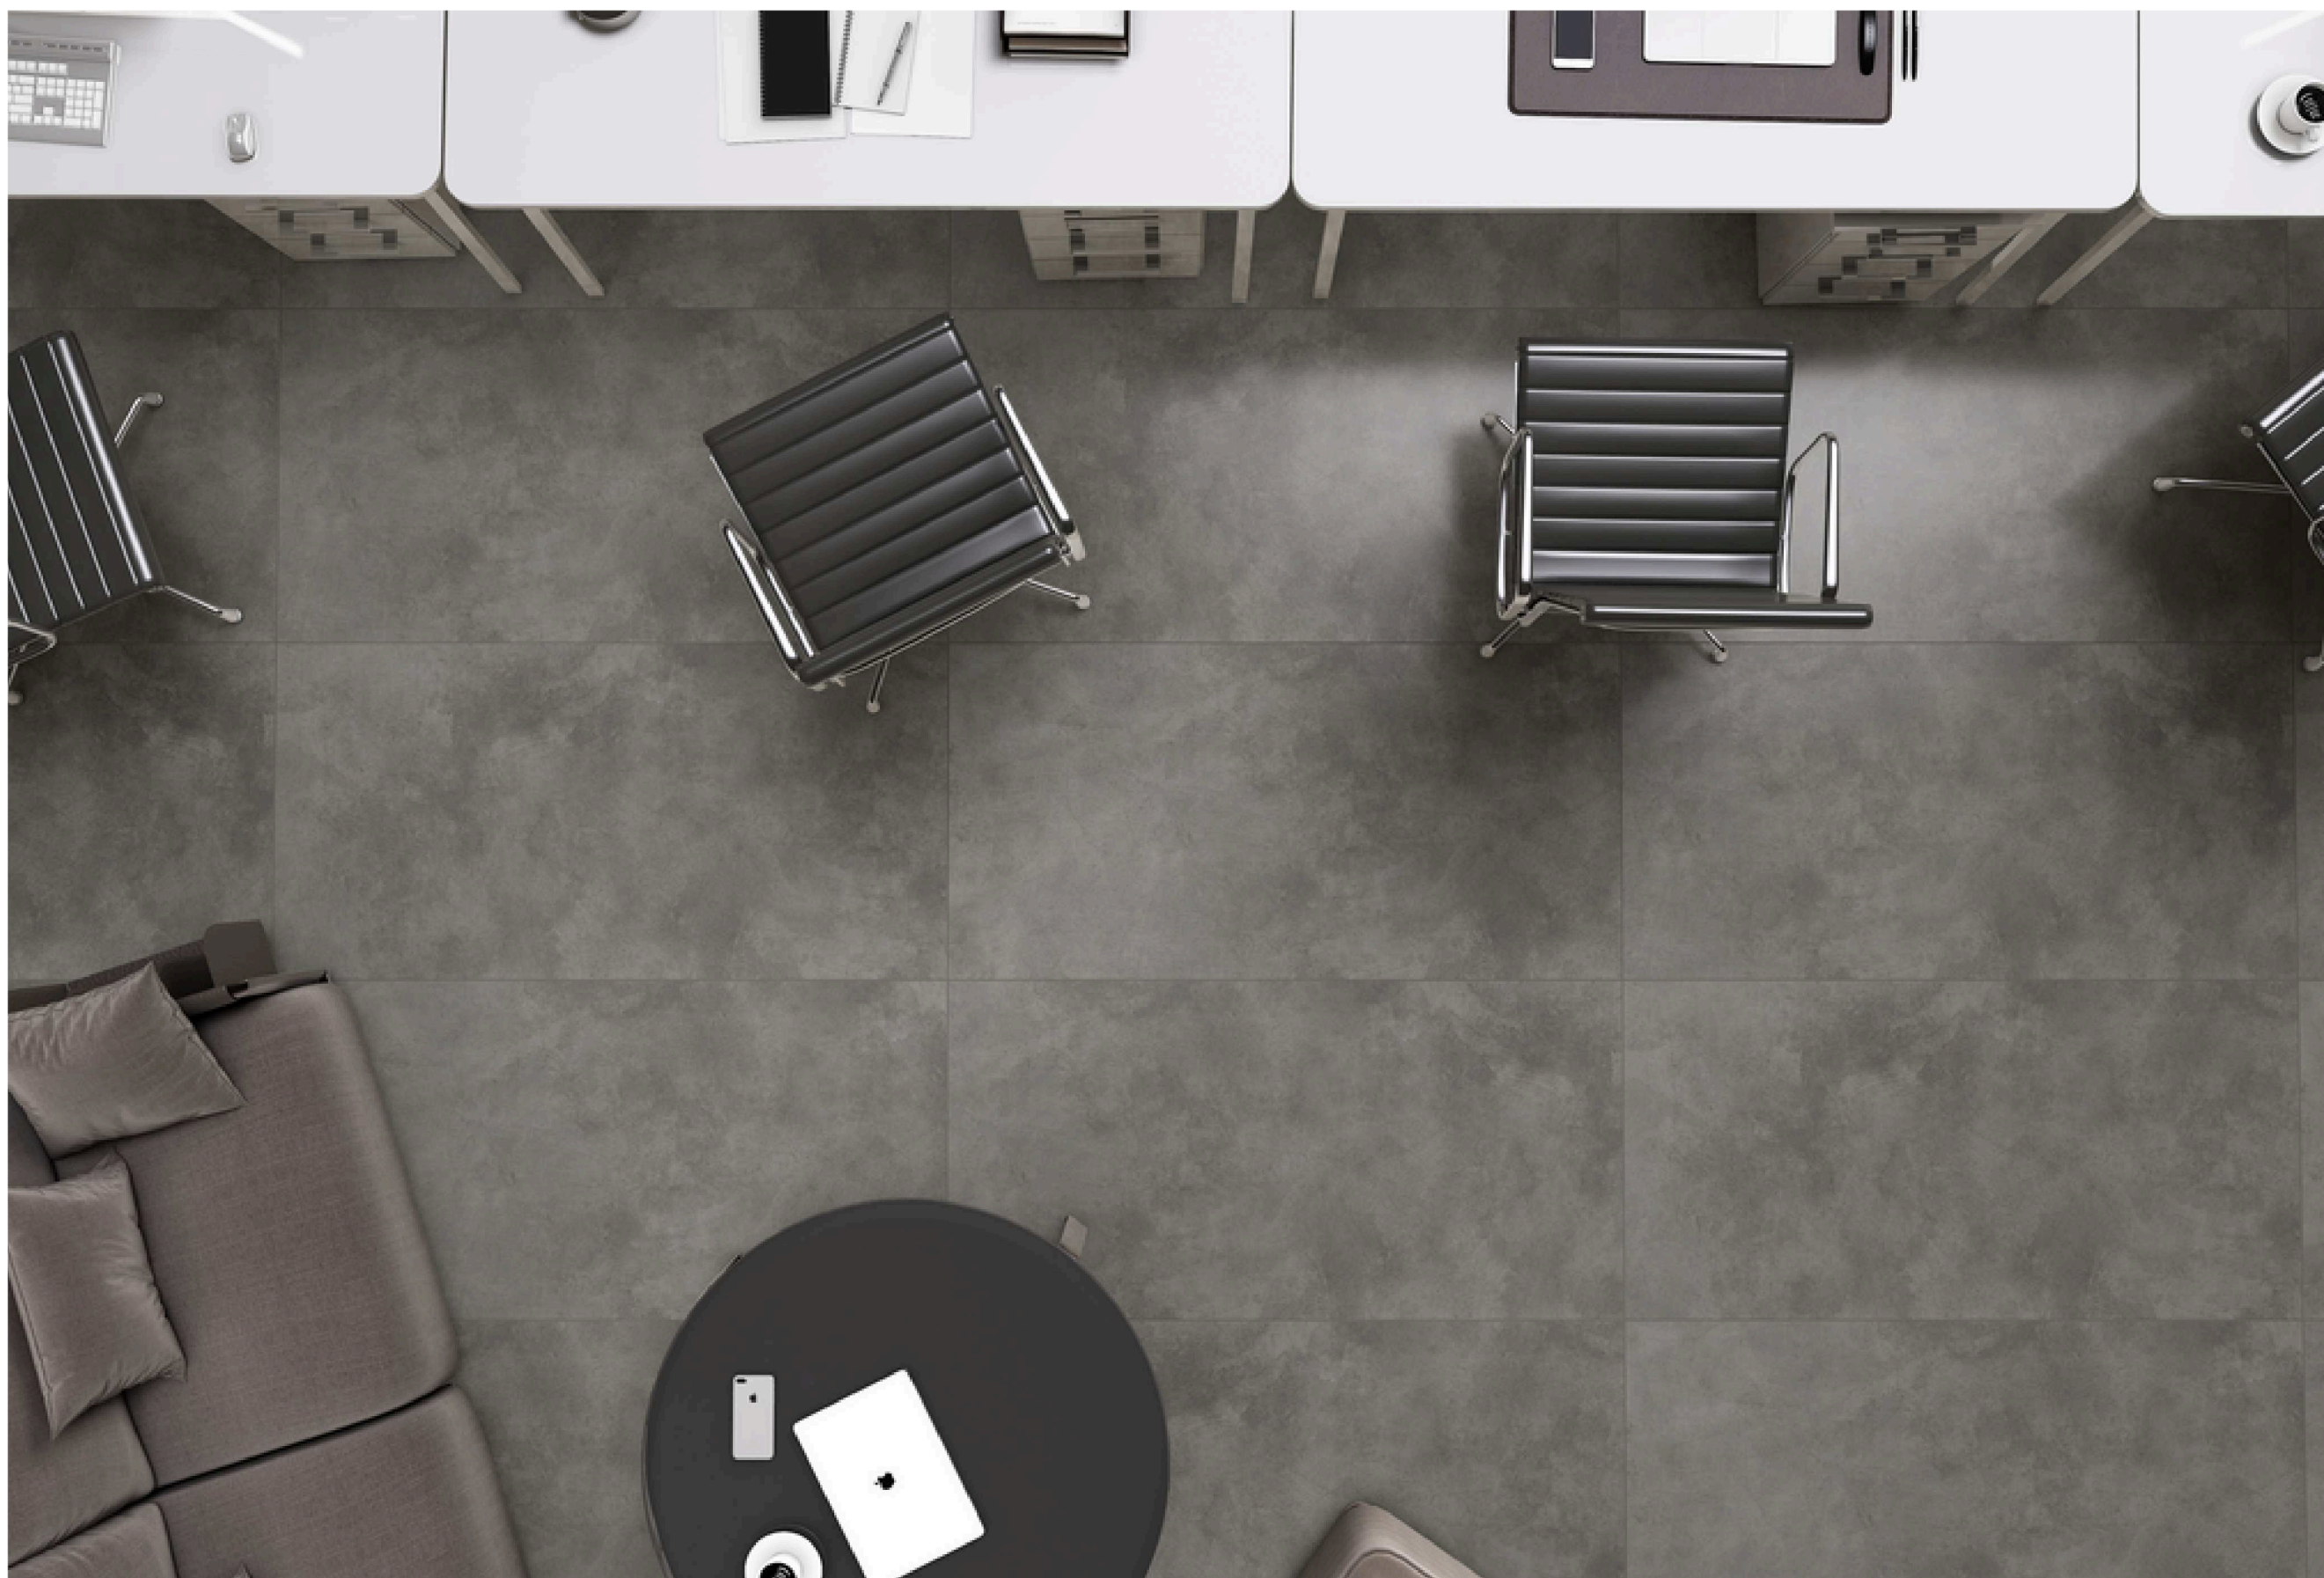

URBANTEK OXFORD