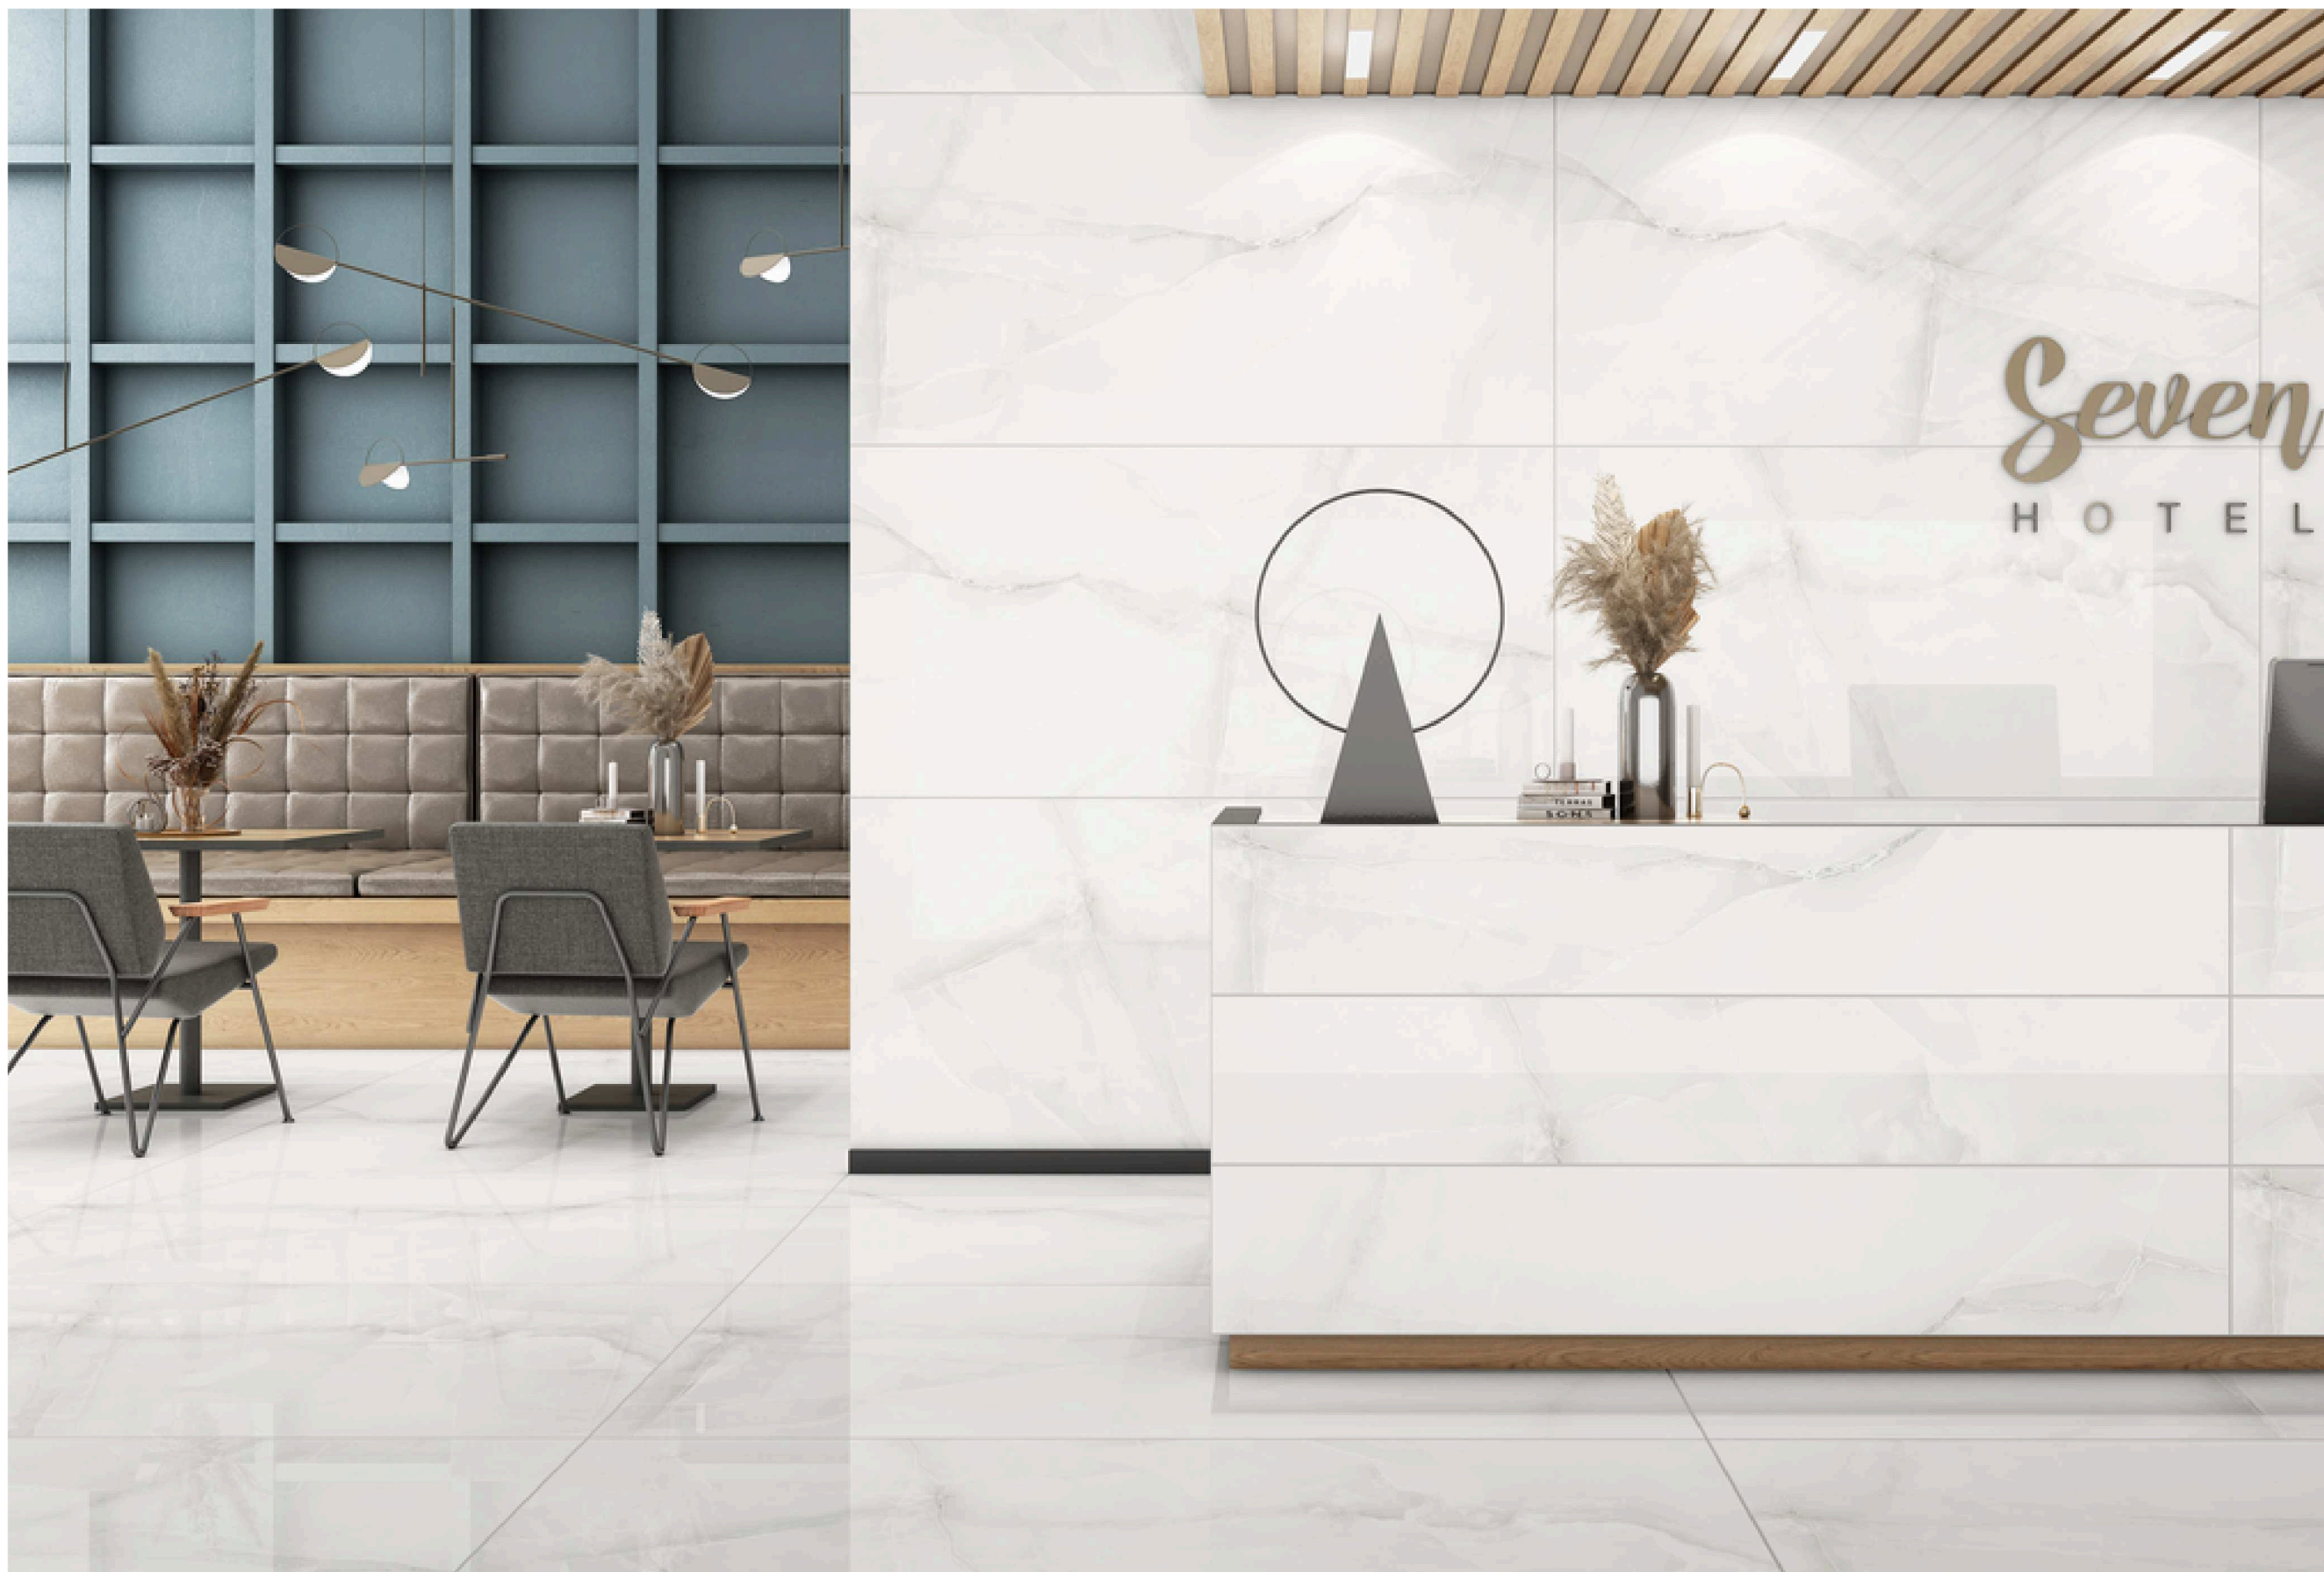

TIMELESS WHITE