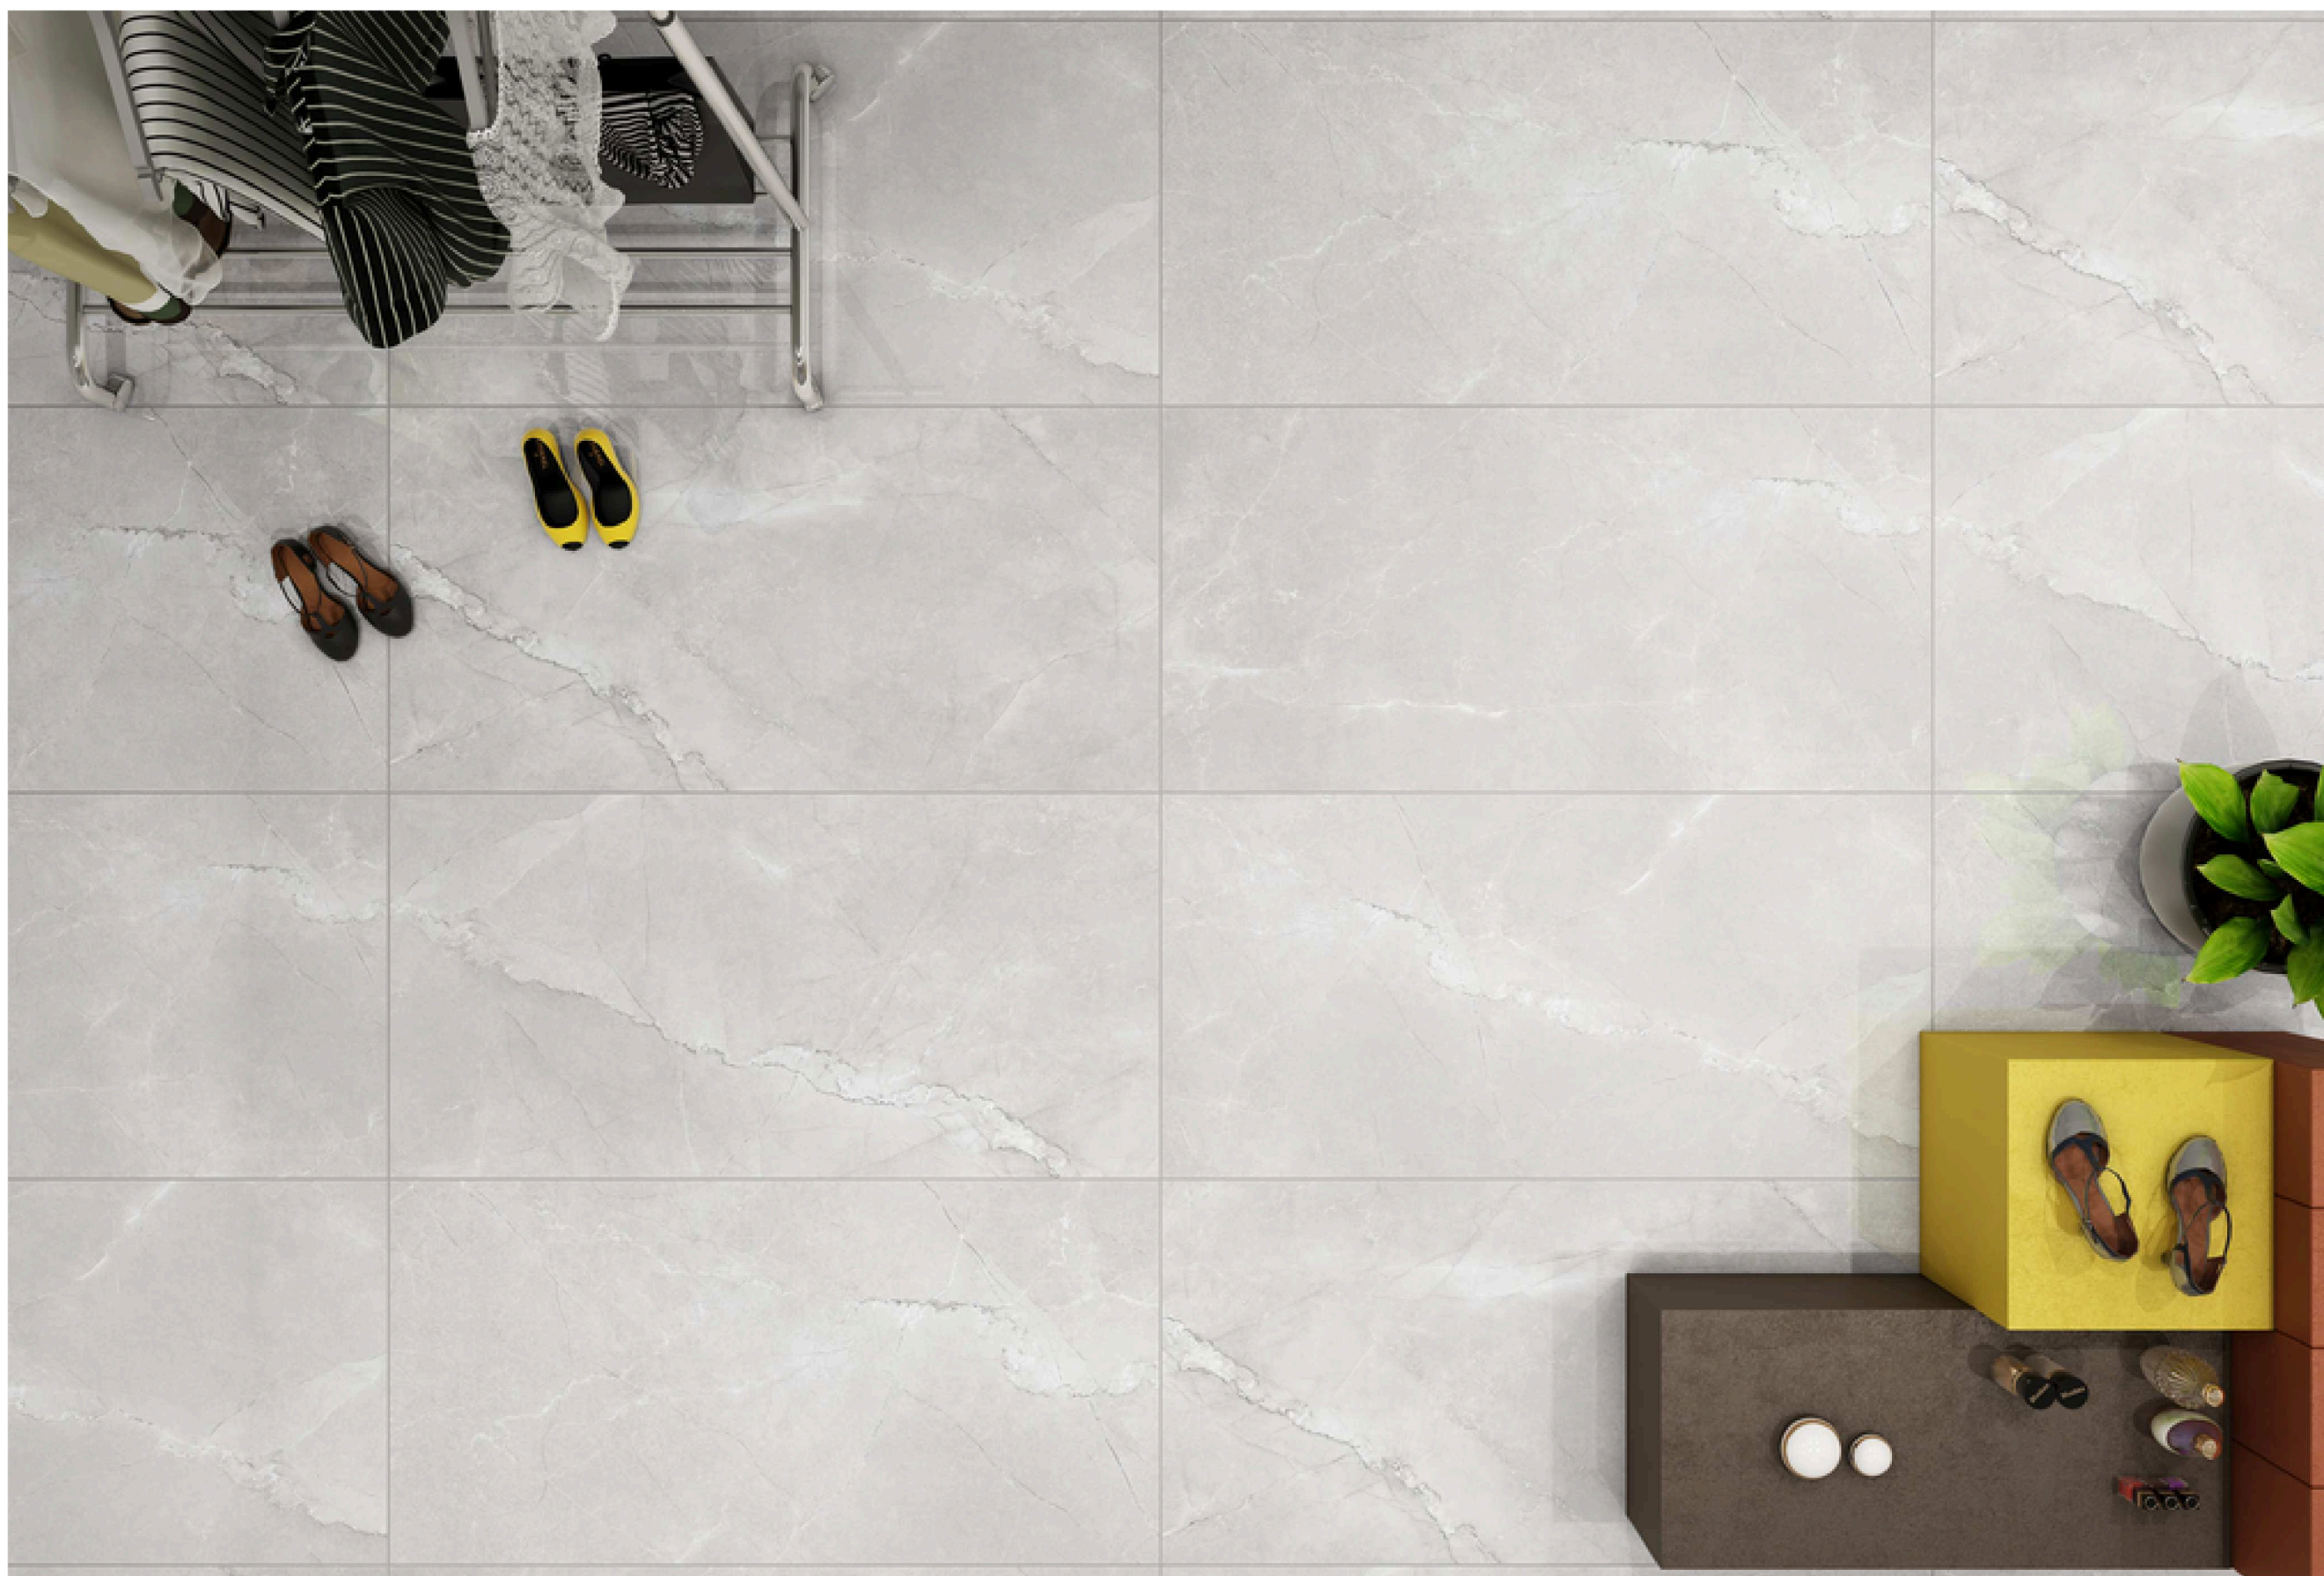

Surface: GLOSSY	Random: 4
Size : 600x1200MM	

TAP FOR
DETAILS

ENDLESS CHARISHMA IVORY

KASHMIR BIANCO

Surface: GLOSSY	Random: 5
Size : 600x1200MM	

TAP FOR
DETAILS

KASHMIR BIANCO

KASHMIR BROWN